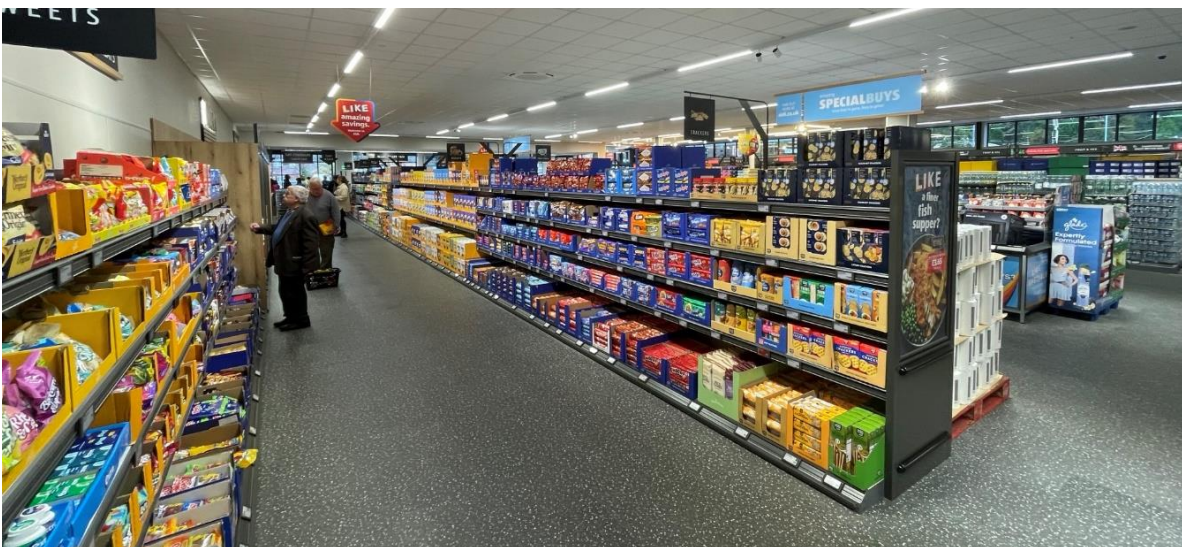

31 October 2024

Leeds, Meanwood, Northside Retail Park

Aldi completed the new fit out of their extended unit of about 19,250 sq ft and opened on 31 October 2024.

Gregory Moore Property and Linda Davies of LJD Consultancy act for the landlords CBRE Investment Management.